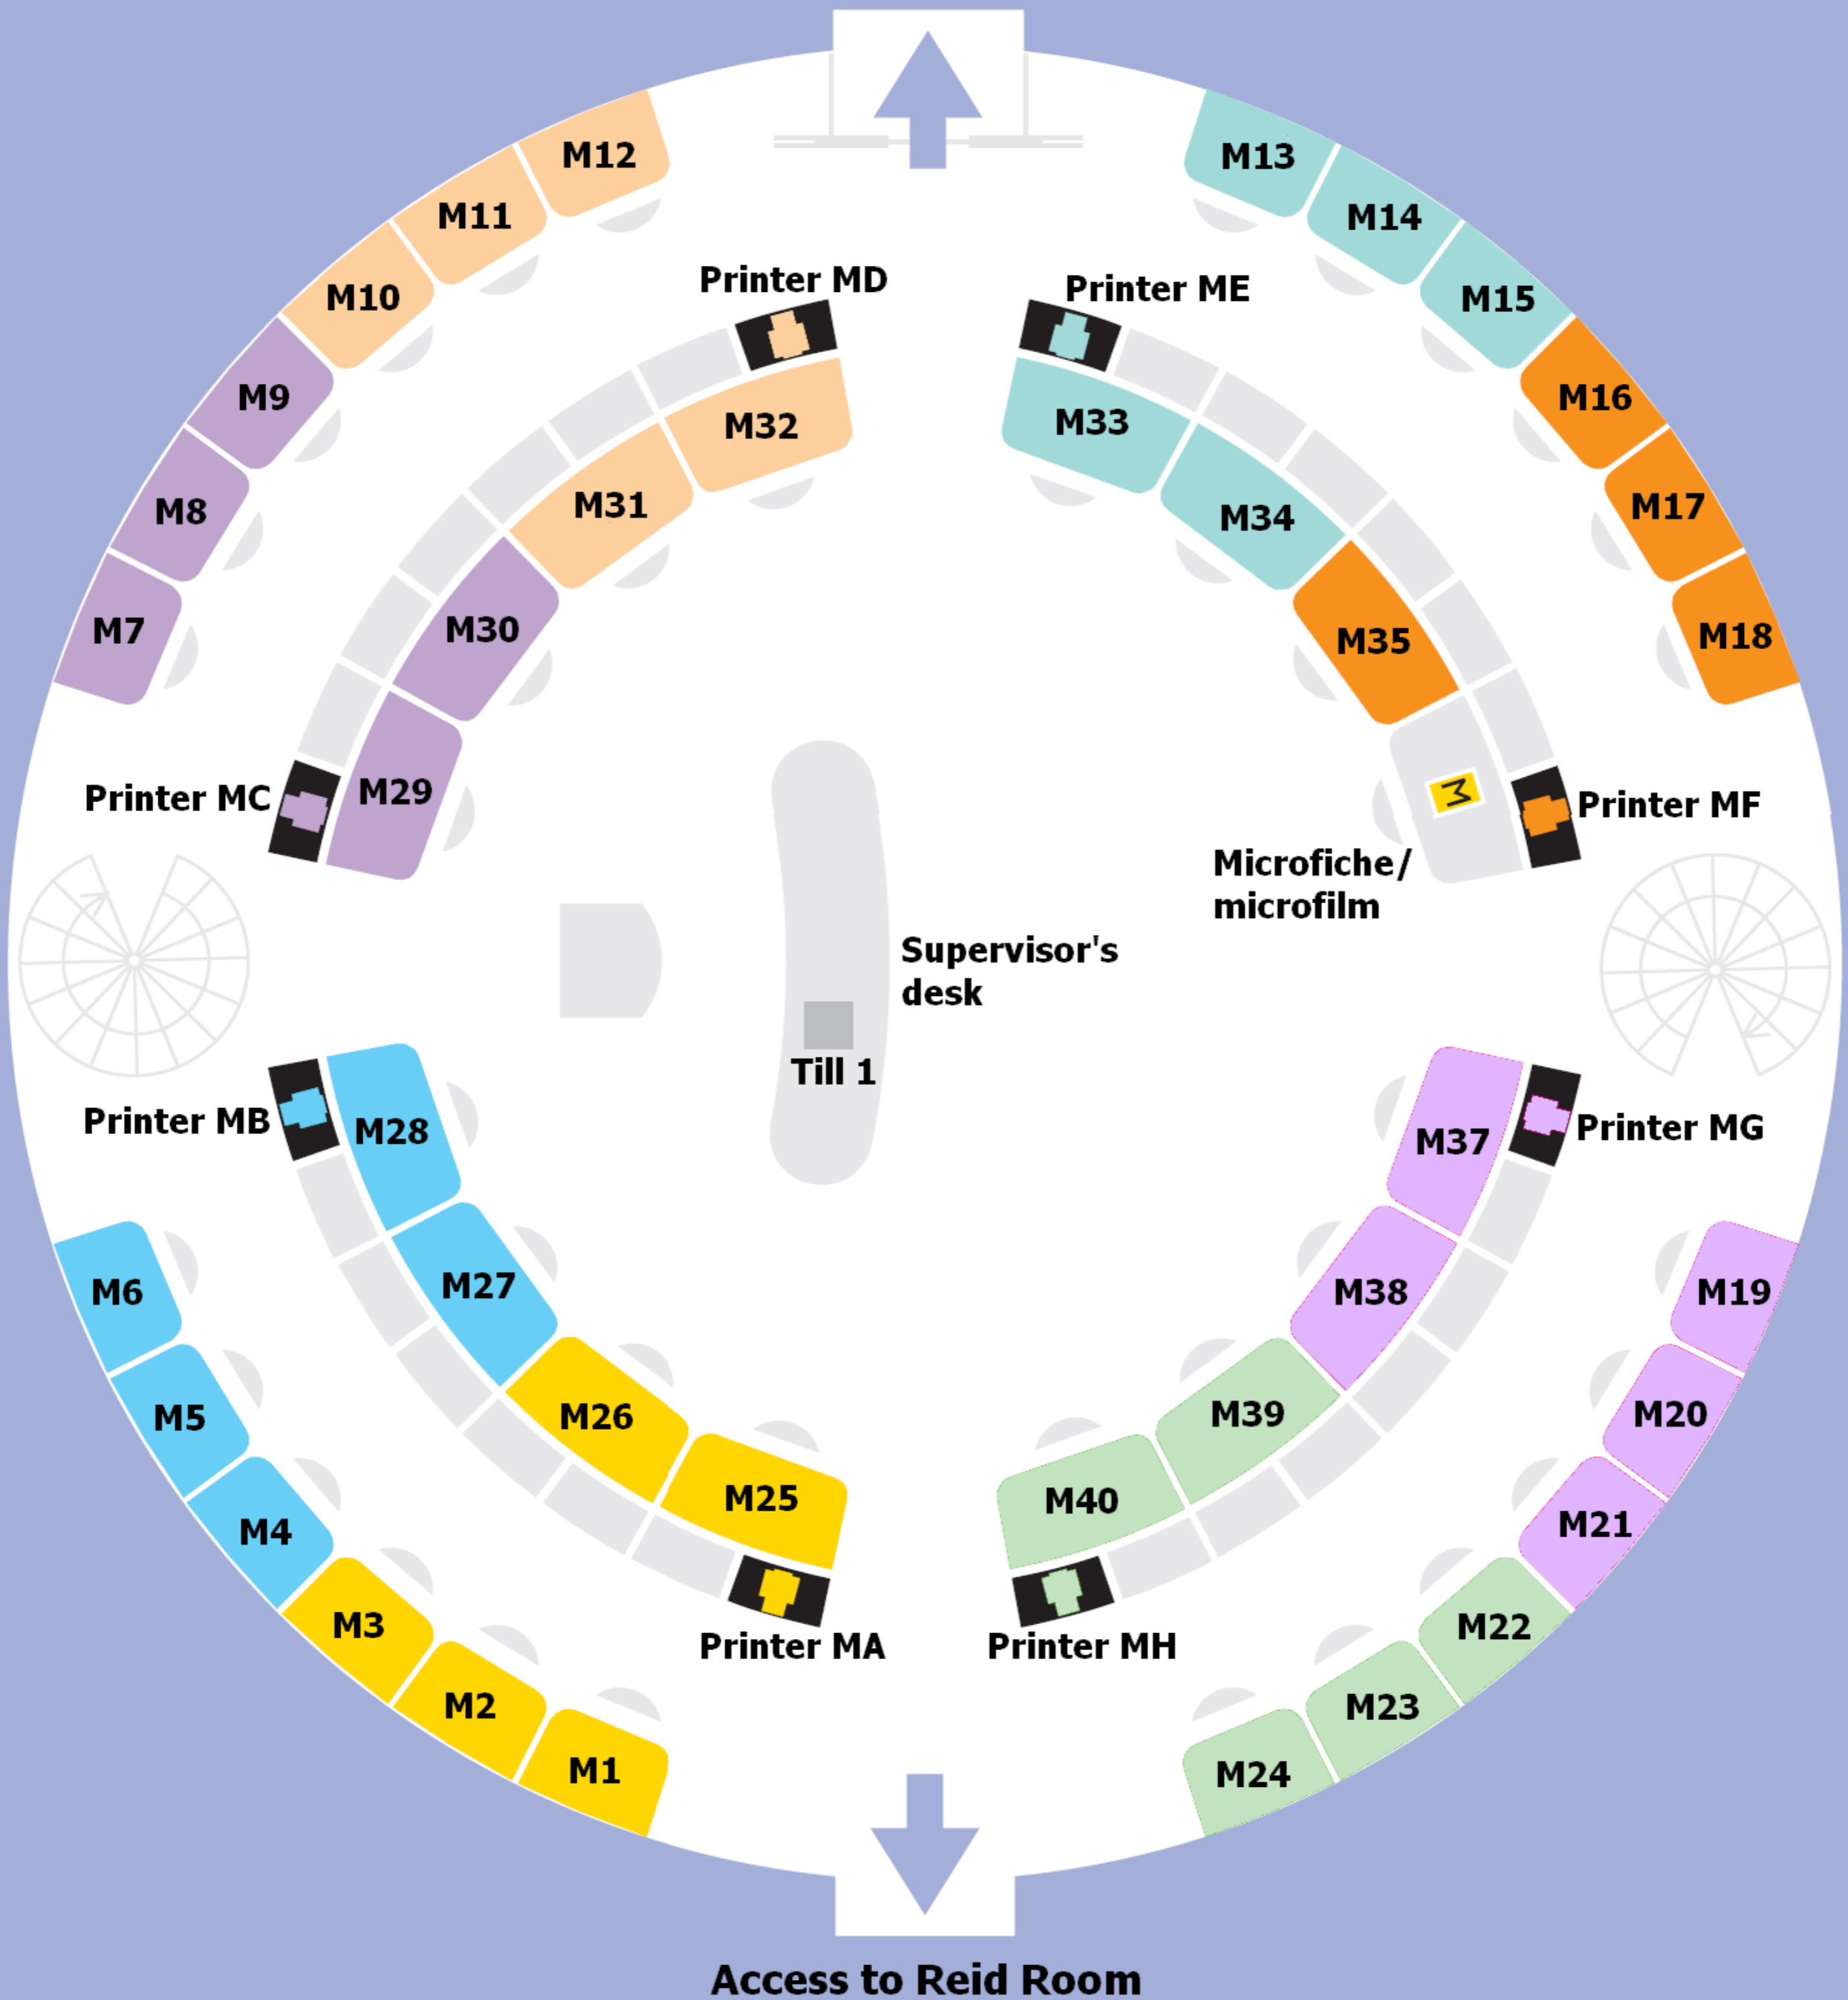

# Matheson Dome

Exit to Garden,  
Dundas Room and Cafe

Access to Reid Room